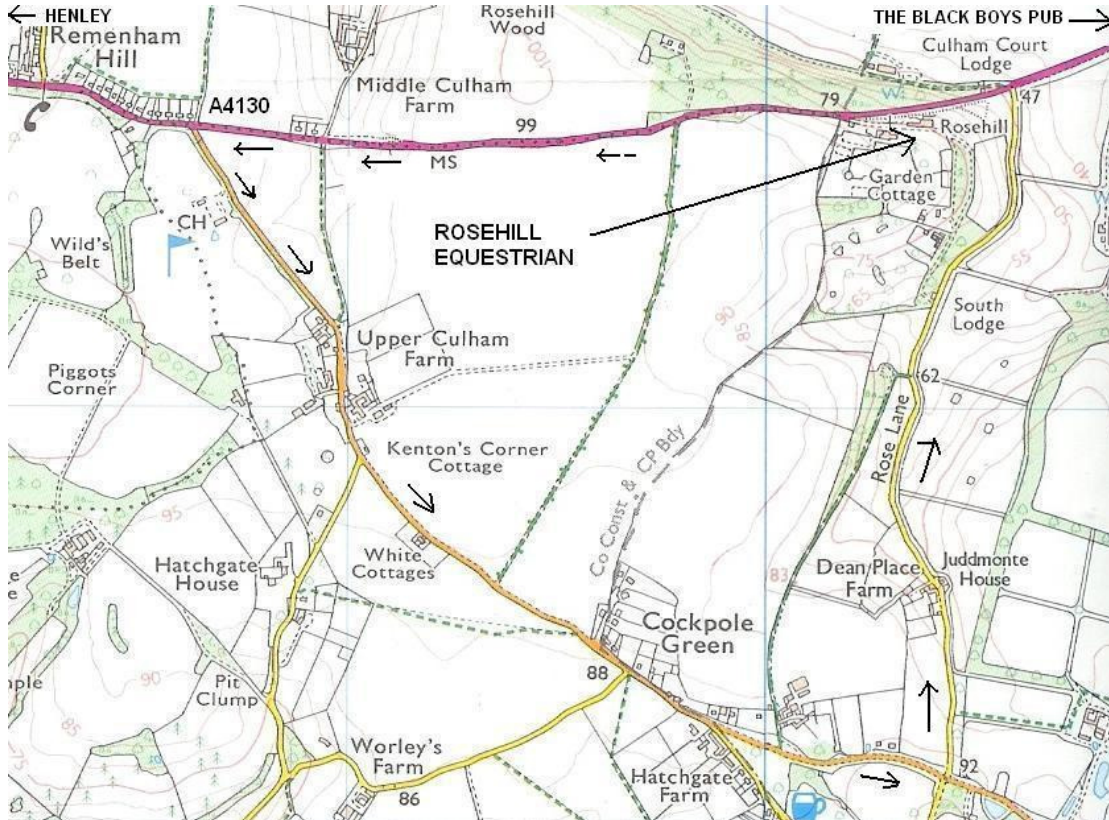

Directions to Rosehill Equestrian – do not use your SatNav!

The full address is Rosehill, Rose Lane, Henley on Thames, Oxfordshire, RG9 3EB

From the M4, M40 and A4- follow the A404(M) and then the A4130 towards Henley, passing through a village called Hurley. You will shortly pass a pub on your right named The Black Boys.

For schooling, Rosehill is up a single track road, Rose Lane, on the left after the pub. Rosehill Estate is then the first turn on the right.

For Events and club meetings a one-way system operates. Continue past the pub along the A4130 until a turning on the left is reached signposted to Cockpole Green. Take this turning and then follow the directions as shown on the map.

From Henley follow the A4130 towards Maidenhead. At the top of the hill take the right turn towards Cockpole Green and follow the map.